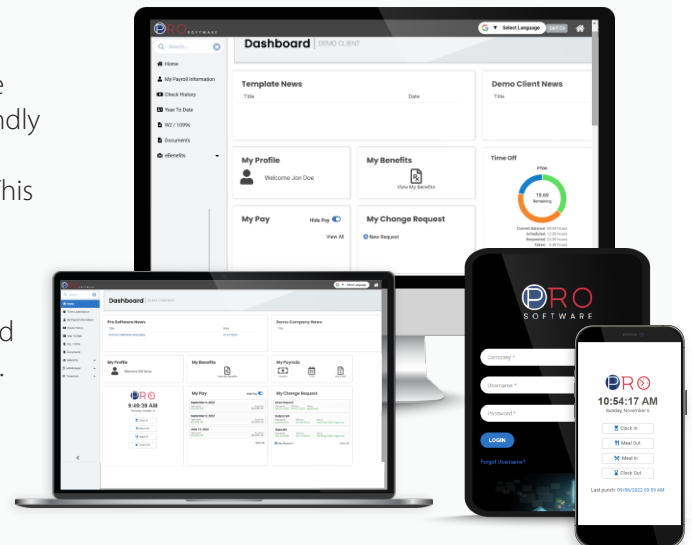

Innovative Technology & Ease of Use -

Your employees will love it. Our software wasn't only designed with the latest technology; it was designed with the end user in mind. User-friendly and easy to navigate, it is your all-in-one resource. Your employee has everything they need at their fingertips in their employee dashboard. This includes paychecks, W2s, benefit plans, and the ability to request PTO.

You will love it. Access your favorite tools, such as applicant tracking, performance management, and PTO calendars, seamlessly incorporated into the software with Single Sign-On capability and other integrations.

With PRO Software's responsive and easy-to-use design, you and your employees can access information on any device - on the go, at home, or at work.